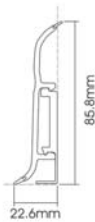

DecorLux® Foamed PVC Skirting

FP80-A

FP80-B

FP80-C

FP80-D

FP80-E

Technical Specification

Code No.	FP80-A	FP80-B	FP80-C	FP80-D	FP80-E
Material	PVC/Plastic				
Length	2.2m	2.2m	2.2m	2.95m	2.5m
Height	85.8mm	85.5mm	83.3mm	80mm	80mm
Thickness	3mm	2.8mm	4.5mm	-	3mm
Color range	Over 600 Colors or Customizing				
Surface treatment	Glossy/Matte/Semi-Matte				
Net weight	630g	1350g	705g	1475g	800g
Packing	32pcs/ctn	20pcs/ctn	28pcs/ctn	24pcs/ctn	30pcs/ctn
MOQ	3000m/color				
Application	Decoration line between wall and flooring, indoors decoration				
Packing	32pcs/carton, 2.2m/piece	20pcs/carton, 2.2m/piece	28pcs/carton, 2.2m/piece	24pcs/carton, 2.95m/piece	30pcs/carton, 2.5m/piece
Size/carton	2400*181*132mm	2220*176*156mm	2320*185*136mm	2960*236*120mm	2520*247*126mm
G.W/carton	22.3kgs	28kgs	21.5kgs	36.5kgs	25kgs
System	With Clip	With Basement	With Clip	With Strip	With Strip

DecorLux® Foamed PVC Skirting

FP100-A

FP100-B

FP100-C

FP100-D

FP100-E

Technical Specification

Code No.	FP100-A	FP100-B	FP100-C	FP100-D	FP100-E
Material	PVC/Plastic				
Length	2.9m	2.9m	2.9m	2.95m	2.9m
Height	100mm	96mm	100mm	100mm	100mm
Thickness	4.5mm	3mm	4mm	4mm	1.8mm
Color range	Over 600 Colors or Customizing				
Surface treatment	Glossy/Matte/Semi-Matte				
Net weight	1126g	680g	880g	1505	1682g
Packing	40pcs/ctn	40pcs/ctn	30pcs/ctn	20pcs/ctn	20pcs/ctn
MOQ	3000m/color				
Application	Decoration line between wall and flooring, indoors decoration				
Packing	40pcs/carton, 2.9m/piece	40pcs/carton, 2.9m/piece	30pcs/carton, 2.9m/piece	20pcs/carton, 2.95m/piece	40pcs/carton, 2.9m/piece
Size/carton	2912*234*94mm	2920*208*74mm	2910*214*77mm	2960*211*161mm	2912*234*94mm
G.W/carton	45kgs	28.2kgs	27kgs	31kgs	45kgs
System	Flat Design	Flat Design	Flat Design	With Strip	With Strip