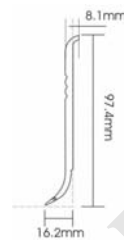

DecorLux® Foamed PVC Skirting

FP80-A

FP80-B

FP80-C

FP80-D

FP80-E

Technical Specification

Code No.	FP80-A	FP80-B	FP80-C	FP80-D	FP80-E
Material	PVC/Plastic				
Length	2.2m	2.2m	2.2m	2.95m	2.5m
Height	85.8mm	85.5mm	83.3mm	80mm	80mm
Thickness	3mm	2.8mm	4.5mm	-	3mm
Color range	Over 600 Colors or Customizing				
Surface treatment	Glossy/Matte/Semi-Matte				
Net weight	630g	1350g	705g	1475g	800g
Packing	32pcs/ctn	20pcs/ctn	28pcs/ctn	24pcs/ctn	30pcs/ctn
MOQ	3000m/color				
Application	Decoration line between wall and flooring, indoors decoration				
Packing	32pcs/carton, 2.2m/piece	20pcs/carton, 2.2m/piece	28pcs/carton, 2.2m/piece	24pcs/carton, 2.95m/piece	30pcs/carton, 2.5m/piece
Size/carton	2400*181*132mm	2220*176*156mm	2320*185*136mm	2960*236*120mm	2520*247*126mm
G.W/carton	22.3kgs	28kgs	21.5kgs	36.5kgs	25kgs
System	With Clip	With Basement	With Clip	With Strip	With Strip

DecorLux® Foamed PVC Skirting

FP100-A

FP100-B

FP100-C

FP100-D

FP100-E

Technical Specification

Code No.	FP100-A	FP100-B	FP100-C	FP100-D	FP100-E
Material	PVC/Plastic				
Length	2.9m	2.9m	2.9m	2.95m	2.9m
Height	100mm	96mm	100mm	100mm	100mm
Thickness	4.5mm	3mm	4mm	4mm	1.8mm
Color range	Over 600 Colors or Customizing				
Surface treatment	Glossy/Matte/Semi-Matte				
Net weight	1126g	680g	880g	1505	1682g
Packing	40pcs/ctn	40pcs/ctn	30pcs/ctn	20pcs/ctn	20pcs/ctn
MOQ	3000m/color				
Application	Decoration line between wall and flooring, indoors decoration				
Packing	40pcs/carton, 2.9m/piece	40pcs/carton, 2.9m/piece	30pcs/carton, 2.9m/piece	20pcs/carton, 2.95m/piece	40pcs/carton, 2.9m/piece
Size/carton	2912*234*94mm	2920*208*74mm	2910*214*77mm	2960*211*161mm	2912*234*94mm
G.W/carton	45kgs	28.2kgs	27kgs	31kgs	45kgs
System	Flat Design	Flat Design	Flat Design	With Strip	With Strip