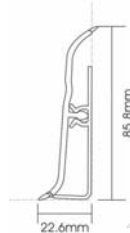

DecorLux® Foamed PVC Skirting

FP80-A

FP80-B

FP80-C

FP80-D

FP80-E

Technical Specification

Code No.	FP80-A	FP80-B	FP80-C	FP80-D	FP80-E
Material	PVC/Plastic				
Length	2.2m	2.2m	2.2m	2.95m	2.5m
Height	85.8mm	85.5mm	83.3mm	80mm	80mm
Thickness	3mm	2.8mm	4.5mm	-	3mm
Color range	Over 600 Colors or Customizing				
Surface treatment	Glossy/Matte/Semi-Matte				
Net weight	630g	1350g	705g	1475g	800g
Packing	32pcs/ctn	20pcs/ctn	28pcs/ctn	24pcs/ctn	30pcs/ctn
MOQ	3000m/color				
Application	Decoration line between wall and flooring, indoors decoration				
Packing	32pcs/carton, 2.2m/piece	20pcs/carton, 2.2m/piece	28pcs/carton, 2.2m/piece	24pcs/carton, 2.95m/piece	30pcs/carton, 2.5m/piece
Size/carton	2400*181*132mm	2220*176*156mm	2320*185*136mm	2960*236*120mm	2520*247*126mm
G.W/carton	22.3kgs	28kgs	21.5kgs	36.5kgs	25kgs
System	With Clip	With Basement	With Clip	With Strip	With Strip

DecorLux® Foamed PVC Skirting

FP100-A

FP100-B

FP100-C

FP100-D

FP100-E

Technical Specification

Code No.	FP100-A	FP100-B	FP100-C	FP100-D	FP100-E
Material	PVC/Plastic				
Length	2.9m	2.9m	2.9m	2.95m	2.9m
Height	100mm	96mm	100mm	100mm	100mm
Thickness	4.5mm	3mm	4mm	4mm	1.8mm
Color range	Over 600 Colors or Customizing				
Surface treatment	Glossy/Matte/Semi-Matte				
Net weight	1126g	680g	880g	1505	1682g
Packing	40pcs/ctn	40pcs/ctn	30pcs/ctn	20pcs/ctn	20pcs/ctn
MOQ	3000m/color				
Application	Decoration line between wall and flooring, indoors decoration				
Packing	40pcs/carton, 2.9m/piece	40pcs/carton, 2.9m/piece	30pcs/carton, 2.9m/piece	20pcs/carton, 2.95m/piece	40pcs/carton, 2.9m/piece
Size/carton	2912*234*94mm	2920*208*74mm	2910*214*77mm	2960*211*161mm	2912*234*94mm
G.W/carton	45kgs	28.2kgs	27kgs	31kgs	45kgs
System	Flat Design	Flat Design	Flat Design	With Strip	With Strip