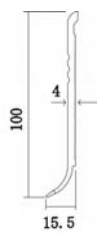

DecorLux® Foamed PVC Skirting

FP80-A

FP80-B

FP80-C

FP80-D

FP80-E

Technical Specification

Code No.	FP80-A	FP80-B	FP80-C	FP80-D	FP80-E
Material	PVC/Plastic				
Length	2.2m	2.2m	2.2m	2.95m	2.5m
Height	85.8mm	85.5mm	83.3mm	80mm	80mm
Thickness	3mm	2.8mm	4.5mm	-	3mm
Color range	Over 600 Colors or Customizing				
Surface treatment	Glossy/Matte/Semi-Matte				
Net weight	630g	1350g	705g	1475g	800g
Packing	32pcs/ctn	20pcs/ctn	28pcs/ctn	24pcs/ctn	30pcs/ctn
MOQ	3000m/color				
Application	Decoration line between wall and flooring, indoors decoration				
Packing	32pcs/carton, 2.2m/piece	20pcs/carton, 2.2m/piece	28pcs/carton, 2.2m/piece	24pcs/carton, 2.95m/piece	30pcs/carton, 2.5m/piece
Size/carton	2400*181*132mm	2220*176*156mm	2320*185*136mm	2960*236*120mm	2520*247*126mm
G.W/carton	22.3kgs	28kgs	21.5kgs	36.5kgs	25kgs
System	With Clip	With Basement	With Clip	With Strip	With Strip

DecorLux® Foamed PVC Skirting

FP100-A

FP100-B

FP100-C

FP100-D

FP100-E

Technical Specification

Code No.	FP100-A	FP100-B	FP100-C	FP100-D	FP100-E
Material	PVC/Plastic				
Length	2.9m	2.9m	2.9m	2.95m	2.9m
Height	100mm	96mm	100mm	100mm	100mm
Thickness	4.5mm	3mm	4mm	4mm	1.8mm
Color range	Over 600 Colors or Customizing				
Surface treatment	Glossy/Matte/Semi-Matte				
Net weight	1126g	680g	880g	1505	1682g
Packing	40pcs/ctn	40pcs/ctn	30pcs/ctn	20pcs/ctn	20pcs/ctn
MOQ	3000m/color				
Application	Decoration line between wall and flooring, indoors decoration				
Packing	40pcs/carton, 2.9m/piece	40pcs/carton, 2.9m/piece	30pcs/carton, 2.9m/piece	20pcs/carton, 2.95m/piece	40pcs/carton, 2.9m/piece
Size/carton	2912*234*94mm	2920*208*74mm	2910*214*77mm	2960*211*161mm	2912*234*94mm
G.W/carton	45kgs	28.2kgs	27kgs	31kgs	45kgs
System	Flat Design	Flat Design	Flat Design	With Strip	With Strip