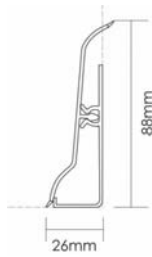

DecorLux® Hard PVC Skirting

HP70-A

HP70-B

HP70-C

HP80-A

HP83-A

Technical Specification

Code No.	HP70-A	HP70-B	HP70-C	HP80-A	HP83-A
Material	PVC/Plastic				
Length	2.5m	2.5m	2.5m	2.95m	2.5m
Height	70mm	70mm	70.8mm	80mm	83mm
Thickness	1.2mm	1mm	0.9mm	1.2mm	-
Color range	Over 600 Colors or Customizing				
Surface treatment	Glossy/Matte/Semi-Matte				
Net weight	830g	550g	515g	1387g	825g
Packing	20pcs/ctn	40pcs/ctn	40pcs/ctn	24pcs/ctn	20pcs/ctn
MOQ	3000m/color				
Application	Decoration line between wall and flooring, indoors decoration				
Packing	20pcs/carton, 2.5m/piece	40pcs/carton, 2.5m/piece	40pcs/carton, 2.5m/piece	24pcs/carton, 2.95m/piece	20pcs/carton, 2.5m/piece
Size/carton	2515*158*128mm	2515*229*128mm	2515*233*134mm	2960*240*106mm	2510*169*114mm
G.W/carton	17.6kgs	22.8kgs	21.5kgs	34.5kgs	17.5kgs
System	With Basement	With Strip	With Strip	With Strip	Flat Design

DecorLux® Hard PVC Skirting

HP88-A

HP88-B

HP95-A

HP95-A-AL

HP120-A

Technical Specification

Code No.	HP88-A	HP88-B	HP95-A	HP95-A-AL	HP120-A
Material	PVC/Plastic				
Length	2.4m	2.5m	2.5m	2.5m	2.5m
Height	88mm	88mm	95mm	95mm	120mm
Thickness	1.4mm	1.2mm	1.3mm	1.3mm	1.2mm
Color range	Over 600 Colors or Customizing				
Surface treatment	Glossy/Matte/Semi-Matte				
Net weight	1175g	730g	1475g	1500g	1470g
Packing	20pcs/ctn	20pcs/ctn	20pcs/ctn	20pcs/ctn	40pcs/ctn
MOQ	3000m/color				
Application	Decoration line between wall and flooring, indoors decoration				
Packing	20pcs/carton, 2.4m/piece	20pcs/carton, 2.5m/piece	20pcs/carton, 2.5m/piece	20pcs/carton, 2.5m/piece	20pcs/carton, 2.5m/piece
Size/carton	2415*194*129mm	2515*214*94mm	2515*196*144mm	2515*196*144mm	2510*263*132mm
G.W/carton	24.5kgs	15.5kgs	30.5kgs	31kgs	30.4kgs
System	With Basement	With Strip	With Strip	With Aluminum Strip	With Basement