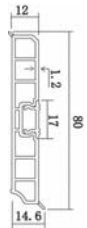

DecorLux® Hard PVC Skirting

HP70-A

HP70-B

HP70-C

HP80-A

HP83-A

Technical Specification

Code No.	HP70-A	HP70-B	HP70-C	HP80-A	HP83-A
Material	PVC/Plastic				
Length	2.5m	2.5m	2.5m	2.95m	2.5m
Height	70mm	70mm	70.8mm	80mm	83mm
Thickness	1.2mm	1mm	0.9mm	1.2mm	-
Color range	Over 600 Colors or Customizing				
Surface treatment	Glossy/Matte/Semi-Matte				
Net weight	830g	550g	515g	1387g	825g
Packing	20pcs/ctn	40pcs/ctn	40pcs/ctn	24pcs/ctn	20pcs/ctn
MOQ	3000m/color				
Application	Decoration line between wall and flooring, indoors decoration				
Packing	20pcs/carton, 2.5m/piece	40pcs/carton, 2.5m/piece	40pcs/carton, 2.5m/piece	24pcs/carton, 2.95m/piece	20pcs/carton, 2.5m/piece
Size/carton	2515*158*128mm	2515*229*128mm	2515*233*134mm	2960*240*106mm	2510*169*114mm
G.W/carton	17.6kgs	22.8kgs	21.5kgs	34.5kgs	17.5kgs
System	With Basement	With Strip	With Strip	With Strip	Flat Design

DecorLux® Hard PVC Skirting

HP88-A

HP88-B

HP95-A

HP95-A-AL

HP120-A

Technical Specification

Code No.	HP88-A	HP88-B	HP95-A	HP95-A-AL	HP120-A
Material	PVC/Plastic				
Length	2.4m	2.5m	2.5m	2.5m	2.5m
Height	88mm	88mm	95mm	95mm	120mm
Thickness	1.4mm	1.2mm	1.3mm	1.3mm	1.2mm
Color range	Over 600 Colors or Customizing				
Surface treatment	Glossy/Matte/Semi-Matte				
Net weight	1175g	730g	1475g	1500g	1470g
Packing	20pcs/ctn	20pcs/ctn	20pcs/ctn	20pcs/ctn	40pcs/ctn
MOQ	3000m/color				
Application	Decoration line between wall and flooring, indoors decoration				
Packing	20pcs/carton, 2.4m/piece	20pcs/carton, 2.5m/piece	20pcs/carton, 2.5m/piece	20pcs/carton, 2.5m/piece	20pcs/carton, 2.5m/piece
Size/carton	2415*194*129mm	2515*214*94mm	2515*196*144mm	2515*196*144mm	2510*263*132mm
G.W/carton	24.5kgs	15.5kgs	30.5kgs	31kgs	30.4kgs
System	With Basement	With Strip	With Strip	With Aluminum Strip	With Basement