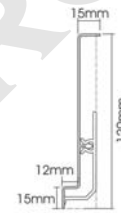

DecorLux® Hard PVC Skirting

HP70-A

HP70-B

HP70-C

HP80-A

HP83-A

Technical Specification

Code No.	HP70-A	HP70-B	HP70-C	HP80-A	HP83-A
Material	PVC/Plastic				
Length	2.5m	2.5m	2.5m	2.95m	2.5m
Height	70mm	70mm	70.8mm	80mm	83mm
Thickness	1.2mm	1mm	0.9mm	1.2mm	-
Color range	Over 600 Colors or Customizing				
Surface treatment	Glossy/Matte/Semi-Matte				
Net weight	830g	550g	515g	1387g	825g
Packing	20pcs/ctn	40pcs/ctn	40pcs/ctn	24pcs/ctn	20pcs/ctn
MOQ	3000m/color				
Application	Decoration line between wall and flooring, indoors decoration				
Packing	20pcs/carton, 2.5m/piece	40pcs/carton, 2.5m/piece	40pcs/carton, 2.5m/piece	24pcs/carton, 2.95m/piece	20pcs/carton, 2.5m/piece
Size/carton	2515*158*128mm	2515*229*128mm	2515*233*134mm	2960*240*106mm	2510*169*114mm
G.W/carton	17.6kgs	22.8kgs	21.5kgs	34.5kgs	17.5kgs
System	With Basement	With Strip	With Strip	With Strip	Flat Design

DecorLux® Hard PVC Skirting

HP88-A

HP88-B

HP95-A

HP95-A-AL

HP120-A

Technical Specification

Code No.	HP88-A	HP88-B	HP95-A	HP95-A-AL	HP120-A
Material	PVC/Plastic				
Length	2.4m	2.5m	2.5m	2.5m	2.5m
Height	88mm	88mm	95mm	95mm	120mm
Thickness	1.4mm	1.2mm	1.3mm	1.3mm	1.2mm
Color range	Over 600 Colors or Customizing				
Surface treatment	Glossy/Matte/Semi-Matte				
Net weight	1175g	730g	1475g	1500g	1470g
Packing	20pcs/ctn	20pcs/ctn	20pcs/ctn	20pcs/ctn	40pcs/ctn
MOQ	3000m/color				
Application	Decoration line between wall and flooring, indoors decoration				
Packing	20pcs/carton, 2.4m/piece	20pcs/carton, 2.5m/piece	20pcs/carton, 2.5m/piece	20pcs/carton, 2.5m/piece	20pcs/carton, 2.5m/piece
Size/carton	2415*194*129mm	2515*214*94mm	2515*196*144mm	2515*196*144mm	2510*263*132mm
G.W/carton	24.5kgs	15.5kgs	30.5kgs	31kgs	30.4kgs
System	With Basement	With Strip	With Strip	With Aluminum Strip	With Basement