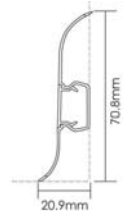

DecorLux® Hard PVC Skirting

HP70-A

HP70-B

HP70-C

HP80-A

HP83-A

Technical Specification

Code No.	HP70-A	HP70-B	HP70-C	HP80-A	HP83-A
Material	PVC/Plastic				
Length	2.5m	2.5m	2.5m	2.95m	2.5m
Height	70mm	70mm	70.8mm	80mm	83mm
Thickness	1.2mm	1mm	0.9mm	1.2mm	-
Color range	Over 600 Colors or Customizing				
Surface treatment	Glossy/Matte/Semi-Matte				
Net weight	830g	550g	515g	1387g	825g
Packing	20pcs/ctn	40pcs/ctn	40pcs/ctn	24pcs/ctn	20pcs/ctn
MOQ	3000m/color				
Application	Decoration line between wall and flooring, indoors decoration				
Packing	20pcs/carton, 2.5m/piece	40pcs/carton, 2.5m/piece	40pcs/carton, 2.5m/piece	24pcs/carton, 2.95m/piece	20pcs/carton, 2.5m/piece
Size/carton	2515*158*128mm	2515*229*128mm	2515*233*134mm	2960*240*106mm	2510*169*114mm
G.W/carton	17.6kgs	22.8kgs	21.5kgs	34.5kgs	17.5kgs
System	With Basement	With Strip	With Strip	With Strip	Flat Design

DecorLux® Hard PVC Skirting

HP88-A

HP88-B

HP95-A

HP95-A-AL

HP120-A

Technical Specification

Code No.	HP88-A	HP88-B	HP95-A	HP95-A-AL	HP120-A
Material	PVC/Plastic				
Length	2.4m	2.5m	2.5m	2.5m	2.5m
Height	88mm	88mm	95mm	95mm	120mm
Thickness	1.4mm	1.2mm	1.3mm	1.3mm	1.2mm
Color range	Over 600 Colors or Customizing				
Surface treatment	Glossy/Matte/Semi-Matte				
Net weight	1175g	730g	1475g	1500g	1470g
Packing	20pcs/ctn	20pcs/ctn	20pcs/ctn	20pcs/ctn	40pcs/ctn
MOQ	3000m/color				
Application	Decoration line between wall and flooring, indoors decoration				
Packing	20pcs/carton, 2.4m/piece	20pcs/carton, 2.5m/piece	20pcs/carton, 2.5m/piece	20pcs/carton, 2.5m/piece	20pcs/carton, 2.5m/piece
Size/carton	2415*194*129mm	2515*214*94mm	2515*196*144mm	2515*196*144mm	2510*263*132mm
G.W/carton	24.5kgs	15.5kgs	30.5kgs	31kgs	30.4kgs
System	With Basement	With Strip	With Strip	With Aluminum Strip	With Basement