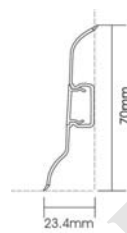

DecorLux® Hard PVC Skirting

HP70-A

HP70-B

HP70-C

HP80-A

HP83-A

Technical Specification

Code No.	HP70-A	HP70-B	HP70-C	HP80-A	HP83-A
Material	PVC/Plastic				
Length	2.5m	2.5m	2.5m	2.95m	2.5m
Height	70mm	70mm	70.8mm	80mm	83mm
Thickness	1.2mm	1mm	0.9mm	1.2mm	-
Color range	Over 600 Colors or Customizing				
Surface treatment	Glossy/Matte/Semi-Matte				
Net weight	830g	550g	515g	1387g	825g
Packing	20pcs/ctn	40pcs/ctn	40pcs/ctn	24pcs/ctn	20pcs/ctn
MOQ	3000m/color				
Application	Decoration line between wall and flooring, indoors decoration				
Packing	20pcs/carton, 2.5m/piece	40pcs/carton, 2.5m/piece	40pcs/carton, 2.5m/piece	24pcs/carton, 2.95m/piece	20pcs/carton, 2.5m/piece
Size/carton	2515*158*128mm	2515*229*128mm	2515*233*134mm	2960*240*106mm	2510*169*114mm
G.W/carton	17.6kgs	22.8kgs	21.5kgs	34.5kgs	17.5kgs
System	With Basement	With Strip	With Strip	With Strip	Flat Design

DecorLux® Hard PVC Skirting

HP88-A

HP88-B

HP95-A

HP95-A-AL

HP120-A

Technical Specification

Code No.	HP88-A	HP88-B	HP95-A	HP95-A-AL	HP120-A
Material	PVC/Plastic				
Length	2.4m	2.5m	2.5m	2.5m	2.5m
Height	88mm	88mm	95mm	95mm	120mm
Thickness	1.4mm	1.2mm	1.3mm	1.3mm	1.2mm
Color range	Over 600 Colors or Customizing				
Surface treatment	Glossy/Matte/Semi-Matte				
Net weight	1175g	730g	1475g	1500g	1470g
Packing	20pcs/ctn	20pcs/ctn	20pcs/ctn	20pcs/ctn	40pcs/ctn
MOQ	3000m/color				
Application	Decoration line between wall and flooring, indoors decoration				
Packing	20pcs/carton, 2.4m/piece	20pcs/carton, 2.5m/piece	20pcs/carton, 2.5m/piece	20pcs/carton, 2.5m/piece	20pcs/carton, 2.5m/piece
Size/carton	2415*194*129mm	2515*214*94mm	2515*196*144mm	2515*196*144mm	2510*263*132mm
G.W/carton	24.5kgs	15.5kgs	30.5kgs	31kgs	30.4kgs
System	With Basement	With Strip	With Strip	With Aluminum Strip	With Basement