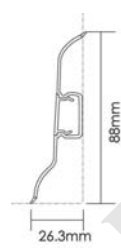

DecorLux® Hard PVC Skirting

HP70-A

HP70-B

HP70-C

HP80-A

HP83-A

Technical Specification

Code No.	HP70-A	HP70-B	HP70-C	HP80-A	HP83-A
Material	PVC/Plastic				
Length	2.5m	2.5m	2.5m	2.95m	2.5m
Height	70mm	70mm	70.8mm	80mm	83mm
Thickness	1.2mm	1mm	0.9mm	1.2mm	-
Color range	Over 600 Colors or Customizing				
Surface treatment	Glossy/Matte/Semi-Matte				
Net weight	830g	550g	515g	1387g	825g
Packing	20pcs/ctn	40pcs/ctn	40pcs/ctn	24pcs/ctn	20pcs/ctn
MOQ	3000m/color				
Application	Decoration line between wall and flooring, indoors decoration				
Packing	20pcs/carton, 2.5m/piece	40pcs/carton, 2.5m/piece	40pcs/carton, 2.5m/piece	24pcs/carton, 2.95m/piece	20pcs/carton, 2.5m/piece
Size/carton	2515*158*128mm	2515*229*128mm	2515*233*134mm	2960*240*106mm	2510*169*114mm
G.W/carton	17.6kgs	22.8kgs	21.5kgs	34.5kgs	17.5kgs
System	With Basement	With Strip	With Strip	With Strip	Flat Design

DecorLux® Hard PVC Skirting

HP88-A

HP88-B

HP95-A

HP95-A-AL

HP120-A

Technical Specification

Code No.	HP88-A	HP88-B	HP95-A	HP95-A-AL	HP120-A
Material	PVC/Plastic				
Length	2.4m	2.5m	2.5m	2.5m	2.5m
Height	88mm	88mm	95mm	95mm	120mm
Thickness	1.4mm	1.2mm	1.3mm	1.3mm	1.2mm
Color range	Over 600 Colors or Customizing				
Surface treatment	Glossy/Matte/Semi-Matte				
Net weight	1175g	730g	1475g	1500g	1470g
Packing	20pcs/ctn	20pcs/ctn	20pcs/ctn	20pcs/ctn	40pcs/ctn
MOQ	3000m/color				
Application	Decoration line between wall and flooring, indoors decoration				
Packing	20pcs/carton, 2.4m/piece	20pcs/carton, 2.5m/piece	20pcs/carton, 2.5m/piece	20pcs/carton, 2.5m/piece	20pcs/carton, 2.5m/piece
Size/carton	2415*194*129mm	2515*214*94mm	2515*196*144mm	2515*196*144mm	2510*263*132mm
G.W/carton	24.5kgs	15.5kgs	30.5kgs	31kgs	30.4kgs
System	With Basement	With Strip	With Strip	With Aluminum Strip	With Basement