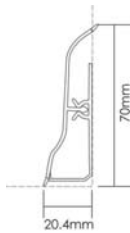

DecorLux® Hard PVC Skirting

HP70-A

HP70-B

HP70-C

HP80-A

HP83-A

Technical Specification

Code No.	HP70-A	HP70-B	HP70-C	HP80-A	HP83-A
Material	PVC/Plastic				
Length	2.5m	2.5m	2.5m	2.95m	2.5m
Height	70mm	70mm	70.8mm	80mm	83mm
Thickness	1.2mm	1mm	0.9mm	1.2mm	-
Color range	Over 600 Colors or Customizing				
Surface treatment	Glossy/Matte/Semi-Matte				
Net weight	830g	550g	515g	1387g	825g
Packing	20pcs/ctn	40pcs/ctn	40pcs/ctn	24pcs/ctn	20pcs/ctn
MOQ	3000m/color				
Application	Decoration line between wall and flooring, indoors decoration				
Packing	20pcs/carton, 2.5m/piece	40pcs/carton, 2.5m/piece	40pcs/carton, 2.5m/piece	24pcs/carton, 2.95m/piece	20pcs/carton, 2.5m/piece
Size/carton	2515*158*128mm	2515*229*128mm	2515*233*134mm	2960*240*106mm	2510*169*114mm
G.W/carton	17.6kgs	22.8kgs	21.5kgs	34.5kgs	17.5kgs
System	With Basement	With Strip	With Strip	With Strip	Flat Design

DecorLux® Hard PVC Skirting

HP88-A

HP88-B

HP95-A

HP95-A-AL

HP120-A

Technical Specification

Code No.	HP88-A	HP88-B	HP95-A	HP95-A-AL	HP120-A
Material	PVC/Plastic				
Length	2.4m	2.5m	2.5m	2.5m	2.5m
Height	88mm	88mm	95mm	95mm	120mm
Thickness	1.4mm	1.2mm	1.3mm	1.3mm	1.2mm
Color range	Over 600 Colors or Customizing				
Surface treatment	Glossy/Matte/Semi-Matte				
Net weight	1175g	730g	1475g	1500g	1470g
Packing	20pcs/ctn	20pcs/ctn	20pcs/ctn	20pcs/ctn	40pcs/ctn
MOQ	3000m/color				
Application	Decoration line between wall and flooring, indoors decoration				
Packing	20pcs/carton, 2.4m/piece	20pcs/carton, 2.5m/piece	20pcs/carton, 2.5m/piece	20pcs/carton, 2.5m/piece	20pcs/carton, 2.5m/piece
Size/carton	2415*194*129mm	2515*214*94mm	2515*196*144mm	2515*196*144mm	2510*263*132mm
G.W/carton	24.5kgs	15.5kgs	30.5kgs	31kgs	30.4kgs
System	With Basement	With Strip	With Strip	With Aluminum Strip	With Basement