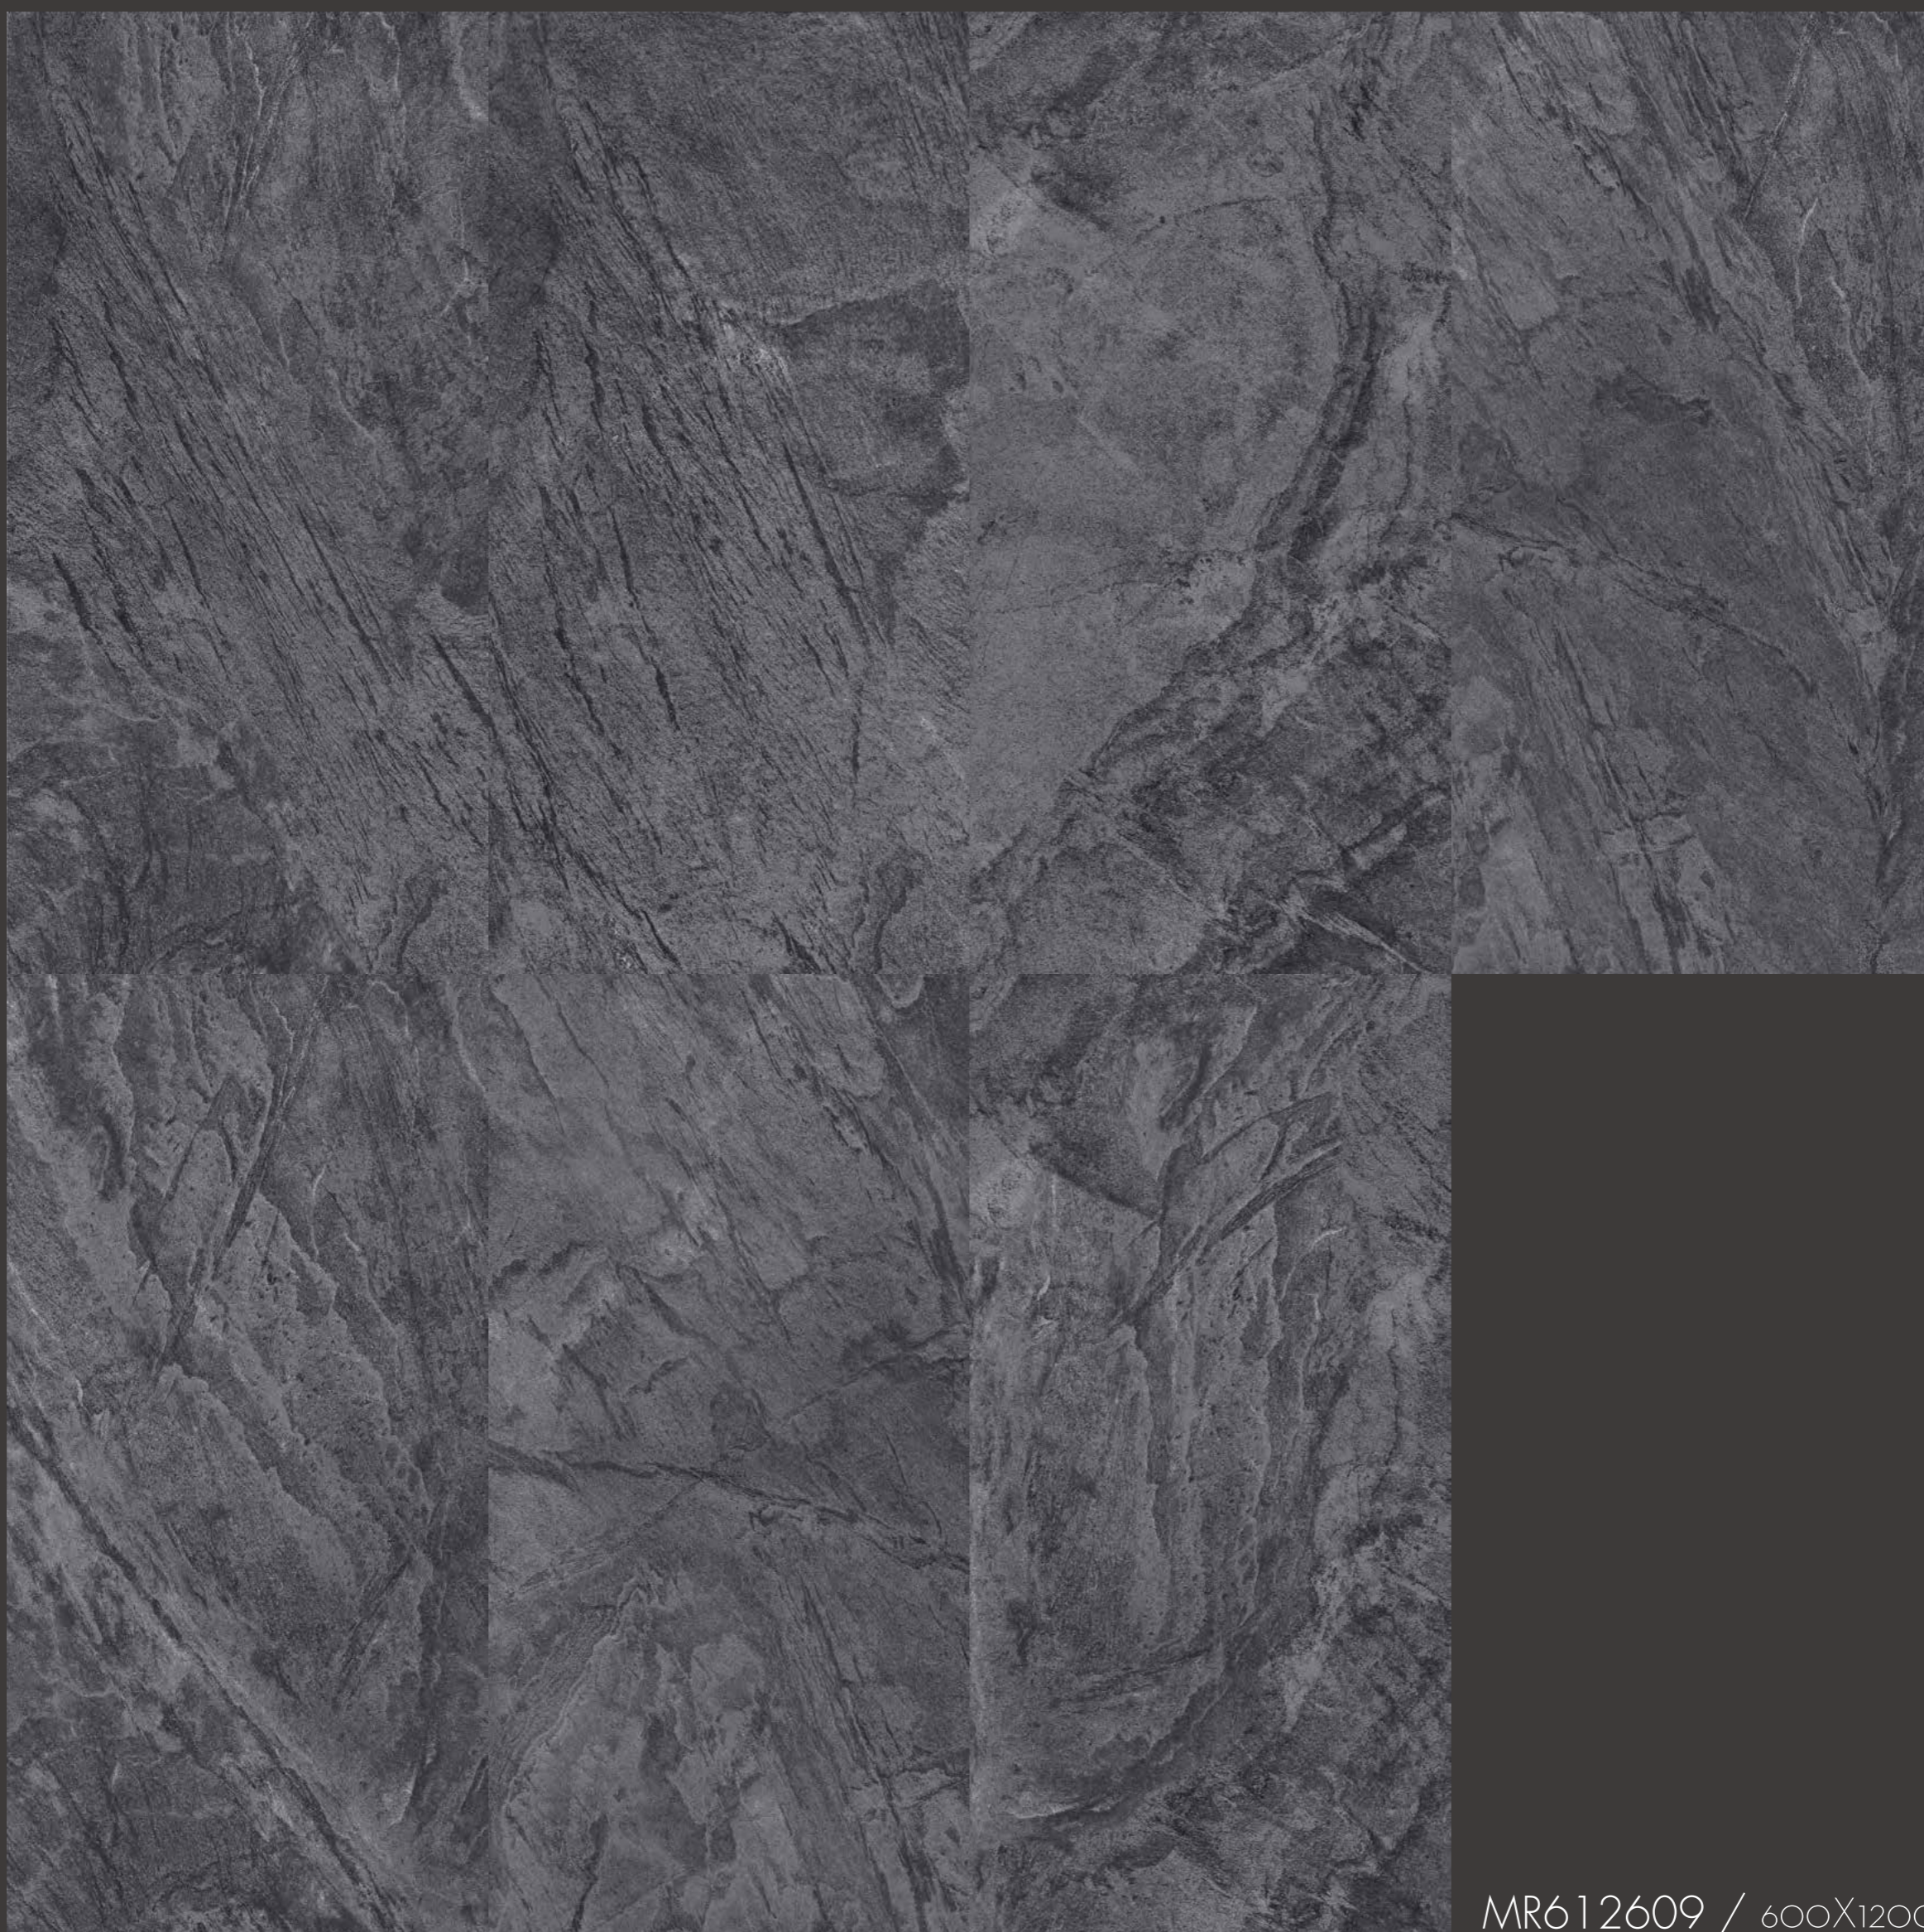

7 DIFFERENT FACES

7 面设计

MR612609 / 600X1200mm

- moderate variation
- interior
- floor tile
- wall tile
- residential
- commercial
- water absorption
- 7 faces
- Imported glaze
- Reduced Texture of stone

尺寸 Size:

600X1200mm
24"X48"