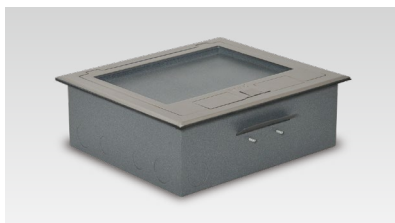

RFB-130

Cover size:
130mm × 130mm
Body size:
112mm × 112mm
Access floor open size:
117mm × 117mm

The RFB-130 features a stainless steel cover. This model has beveled edges to allow the cover to conceal the cut edge of the carpet or flooring below. The solid stainless steel cover is useful for installations where the flooring material is not suitable for use in rebated cover. One cord outlet port folds into the box to allow cables to exit when in use.

RFB-230

Cover size:
230mm × 130mm
Body size:
210mm × 110mm
Access floor open size:
215mm × 115mm

The RFB-230 features a stainless steel cover. This model has beveled edges to allow the cover to conceal the cut edge of the carpet or flooring below. The solid stainless steel cover is useful for installations where the flooring material is not suitable for use in rebated cover. Two cord outlet port folds into the box to allow cables to exit when in use.

RFB-250

Cover size:
250mm × 220mm
Body size:
230mm × 200mm
Access floor open size:
235mm × 205mm

The RFB-250 Floor Box features a solid, 4mm thick stainless steel lid. This box has straight edges to allow the stainless steel lid to butt join the flooring. Suitable for use with polished timber flooring, carpet tiles, stone and vinyl floor coverings. The 10mm deep rebate allows floor covering to be inserted into the lid. Two wide cable exit ports fold down when in use to allow cables to exit the floor box. When not in use the cable exit ports finish flush with the level of the cover.